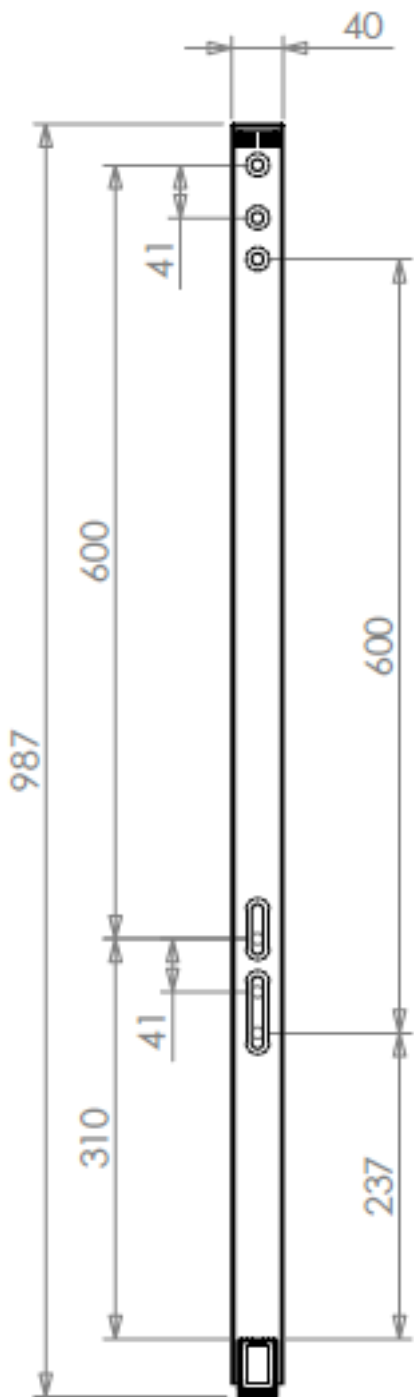

Stand for interactive screen 75"-86"

Réf. : ST-PI-86

Stand for tactile interactive screen Android SpeechiTouch and CleverTouch.

Compatible with the following screen sizes: 75" and 86".

Description détaillée

Here is the descriptive schema of the stand seen from the front. The stand barely raises the screen, it is best to place it on a desk.

In the box