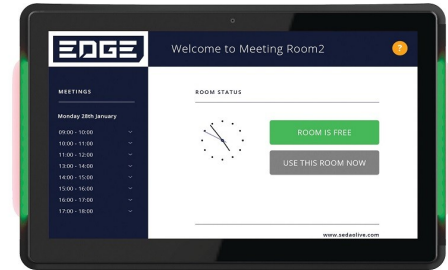

# Clever Technologies Live Rooms 10" Panel

Réf. : 1652028

## Fiche technique

Number of simultaneous hits	10 points
Precision	± 1,5mm
Response time	16 ms
Screen diagonal	10.1"
Maximum resolution	1280 x 800 px
Display ratio	16:10
Brightness	300 cd/m <sup>2</sup>
Native contrast ratio	800:1
Viewing angle	85/85/85/85
Integrated speakers	2 x 1,5 W
Android version	Android 8,1
CPU	Octa-core cortex (A53 1.5 GHz,RockChip,RK3368)
GPU	PowerVR G6110 GPU
RAM	2 Go
ROM (internal SSD hard drive)	8 Go
Connectics	1 x port d'alimentation, 1 x Audio IN, 1 x port d'extension de stockage SD, 1 x USB, 1 x port Série, 1 x RJ45, 1 x Micro USB
Package dimensions (W) x (H) x (D)	416x358x243 mm
Accessories included	Adaptateur d'alimentation
Product dimensions without packaging (W x H x D)	255x172x29 mm
VESA (mm / mm)	75 x 75