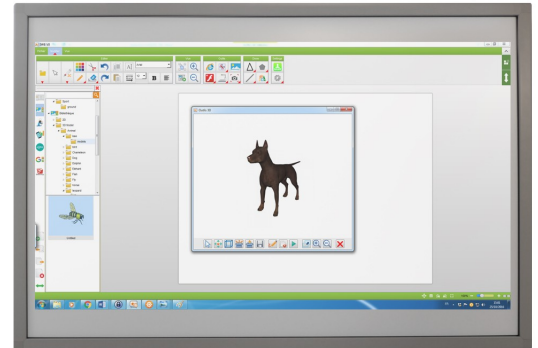

Stationary tactile interactive Speechi whiteboard, 10 contact points 94" (206 x 124 cm)

Réf. : ST-TBI-94-001

The stationary interactive Speechi whiteboard 94", of which the erasable surface is used with marker pens, was designed in a way to be as efficient and as intuitive as possible for usage in a classroom or a company, with a non interactive video projector.

Fiche technique

Touch Technology	Infrared
Number of simultaneous hits	10 contact points
Maximum resolution	32768 x 32768
Weight	24 kg
Warranty	2 years
Active surface	enamelled, erasable (erasable marker pen)
Compatibility	Windows 8.1 and 10, MAC OS X
Accessories included	USB cable (6 m), manual, interactive software, 2 styluses
Dimensions	2062 x 1245 x 32
Interactive software	yes
Package dimensions (W) x (H) x (D)	2150 x 1400 x 80
Weight with packaging	38 kg
Surface of the interactive whiteboard	Ceramic steel (E3) / Pre-painted steel

Garantie

Garantie : 2 years.

Description détaillée

A Multitouch interactive whiteboard

The interactive whiteboard Speechi 94", made tactile at the touch and with a stylus thanks to infra-red sensors inserted into the edges of the whiteboard, allows multiple users to interact simultaneously on the whiteboard by accepting up to 10 contact points.

[For a turnkey usage, get yourself this interactive whiteboard with the video projector that is the most adapted for you.](#)

A complete interactive whiteboard software

The interactive Speechi whiteboard 94" is provided with an interactive whiteboard software that has a set of useful fonctionnalités to animate and enrich a lesson or a presentation: annotations, handwriting recognition, creation or insertion of shapes, importing of multimedia documents, creation of slideshows...