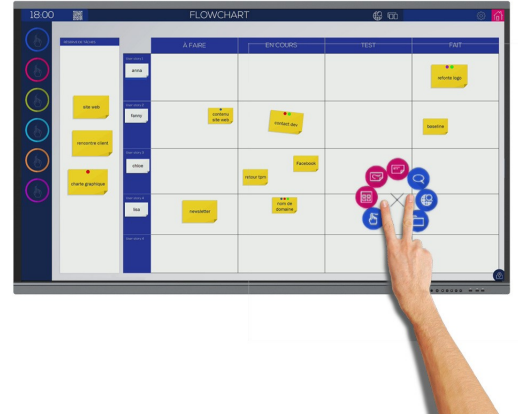

Collaborative software Ubikey - 1 ID - 24 months

Réf. : UBIKEY-1-24

Ubikey is the first collaborative software for interactive touch screens to work in agile and lean project management.

The digitalisation of collaborative tools has raised the question of creating interactive software that is perfectly adapted to interactive screens. Software publisher Ubikey has created the first collaborative software that fully exploits the features of interactive screens such as multitouch, finger-pen differentiation, etc.

Ubikey is designed to match the giant touch-screen workspace of the Speechitouch interactive screen.

2 years license for an ID. An ID can correspond to several projects and several users.

Description détaillée

Organize, plan, distribute, collaborate

Speechi and Ubikey have collaborated to offer a collaborative working software adapted to SpeechiTouch interactive screens 003. This software makes it possible to optimize the collaborative work while matching the multitouch of the screens.

The simplicity of use of the software as well as the multitude of templates it presents will inevitably attract your employees.

Dematerialize your workspace

Without any particular compartmentalisation between your projects, you can create new projects, modify existing ones, invite your collaborators to join your current work using a login or a QR Code (via tablets and smartphones).

If the Ubikey software advocates all the collaborative work within the same room in front of a touch screen, it is quite possible to use it as a remote working tool.

A multitude of templates available

Speechi has chosen for you the collaborative templates most frequently used to perfect your digital workspace.

From the classic Whiteboard to the best known methods in agile project management (Swot, Scrum, Gantt, Flowchart, QQCOQP, plan of action, business model, etc.), you will necessarily find the templates you need. Just in case, you will also be able to import your own PDF documents and use them in the background.

A secure collaborative workspace

Your projects are perfectly secure because they are locked by a login and only accessible via this one or via the QR Code.