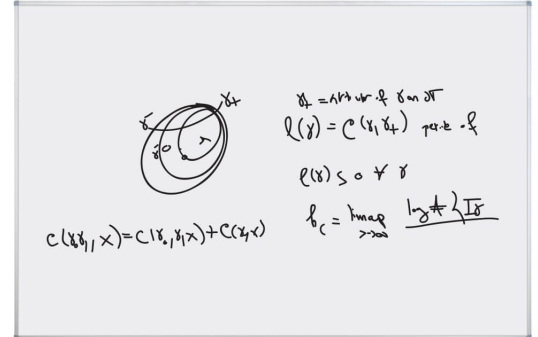

White board 122x244cm matt

Réf. : FAI-244-MAT

The 122x244cm matt non-magnetic whiteboard is compatible with the use of chalk.

Description détaillée

The white board 122x244cm matt is chalk compatible. This surface is unalterable (guaranteed 10 years) and totally matt (no reflection of the projector on the background of the panel, whatever its power). It can be used in any way as an interactive board or as a traditional whiteboard (with a darker chalk). It is suitable for both schools and companies.