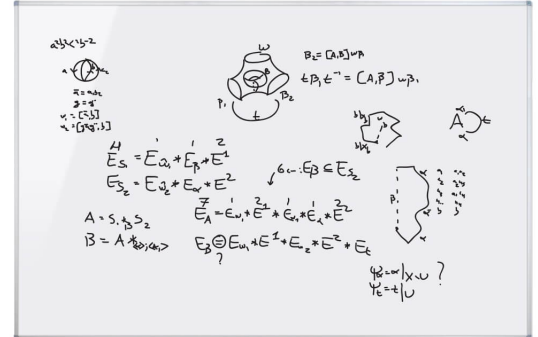

## Whiteboard 122x180cm semi-matt enamelled steel

Réf. : FAI-180-SEMI-MAT-MAGN

The whiteboard 122x180cm semi-matt enamelled steel can be used with felt-tip pens.

### Description détaillée

The whiteboard 122x180cm semi-matt enamelled steel can be used with the felt-tip pens. This background, which has very little reflexion, is thought from the beginning for interactivity. The enamelled steel projection surface, guaranteed for 25 years, is highly appreciated by your employees and is also suitable for teaching purposes.